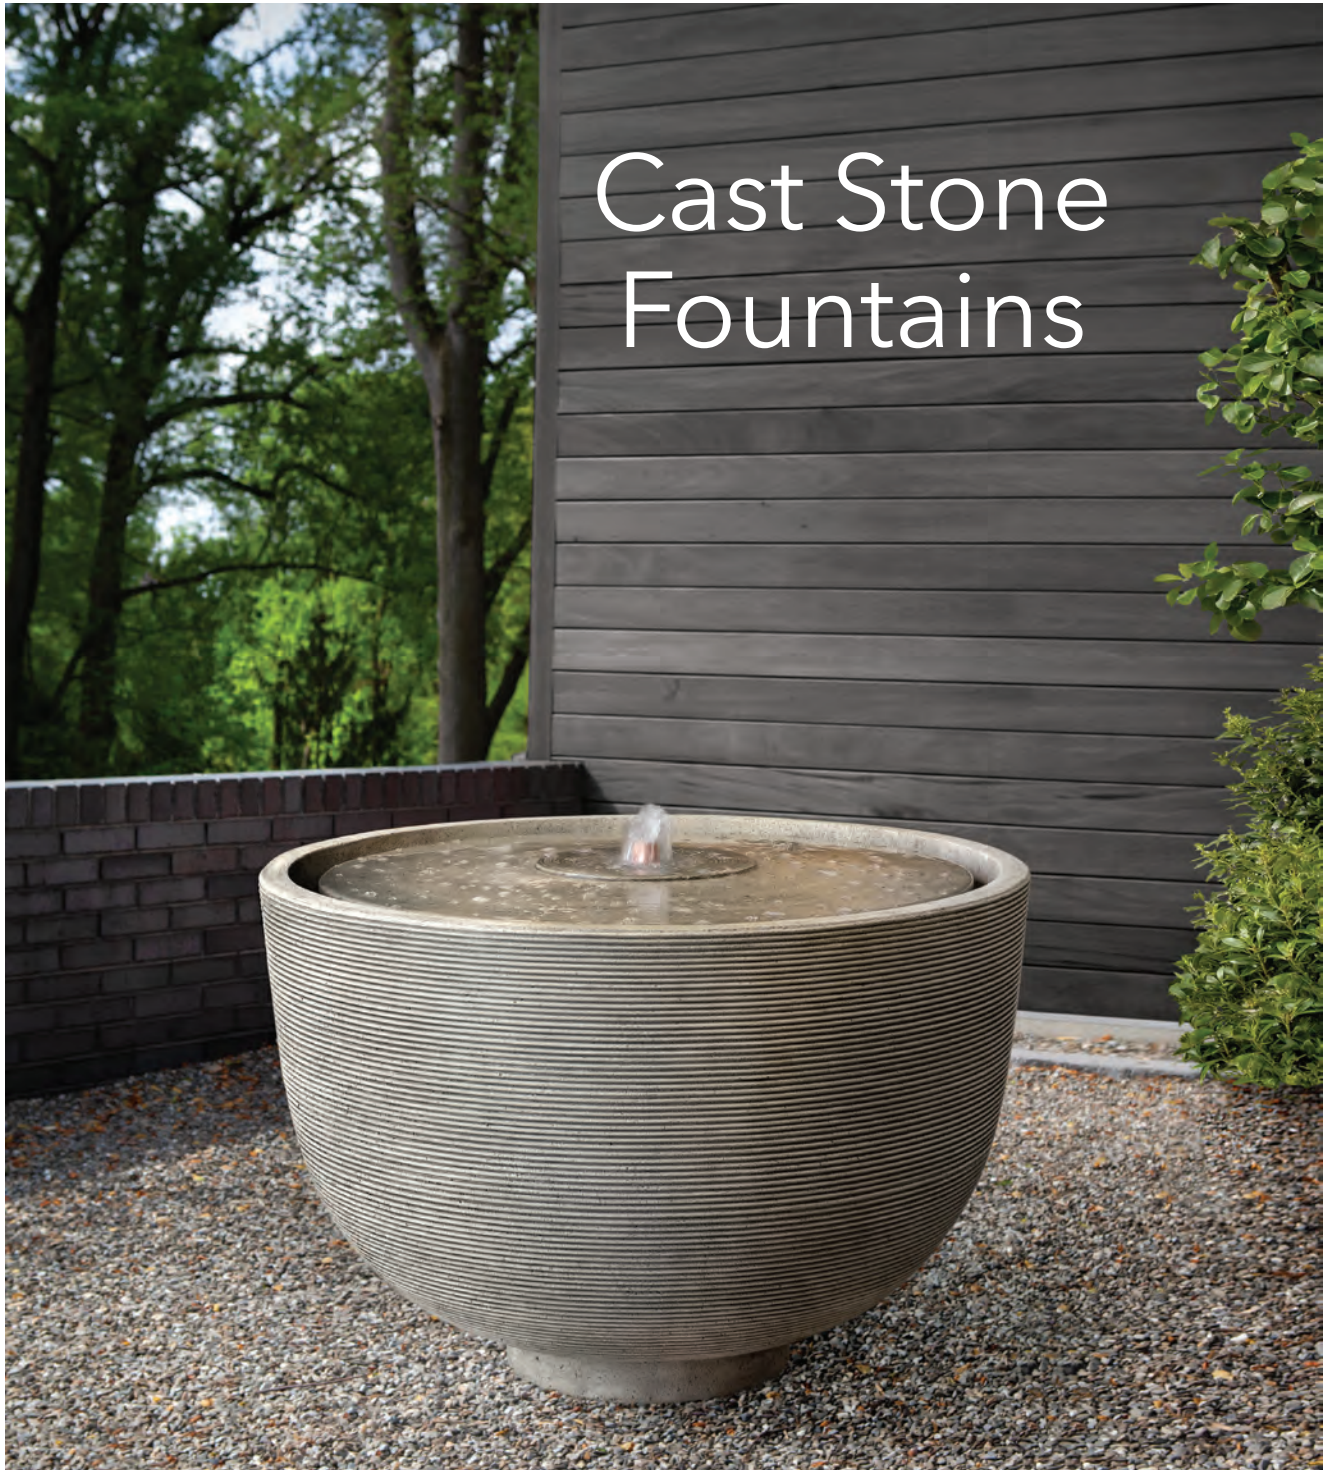

Cast Stone Fountains

Alta Girona Fountain (AS)
FT-395
645 lbs
40.5" Diam. x 28"H