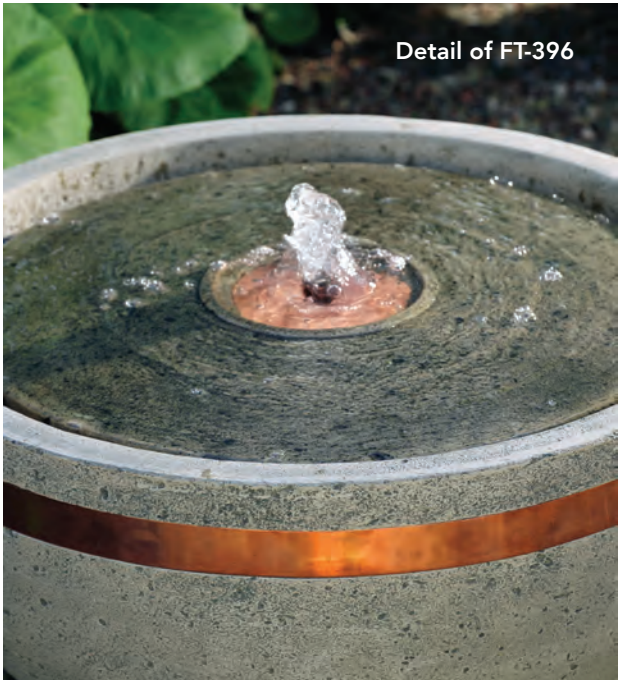

Bibendum Fountain (AS)
FT-400
128 lbs
22.5" Diam. x 18.75"H

Campania

Fountains

Ensenada Fountain (GS)
FT-397
142 lbs
24" Diam. x 14"H

Detail of FT-397

Longitude Fountain (AS)
FT-398
134 lbs
24" Diam. x 14"H

Campania

Fountains

El Sol Copper Banded Fountain (AS)
FT-396
147 lbs
24" Diam. x 14"H

Campania *Fountains*

El Sol Fountain (AS)
FT-411
149 lbs
24" Diam. x 14"H

Campania

Fountains

Juhl Fountain (GS)
FT-401
86 lbs
17" Diam. x 17.25"H