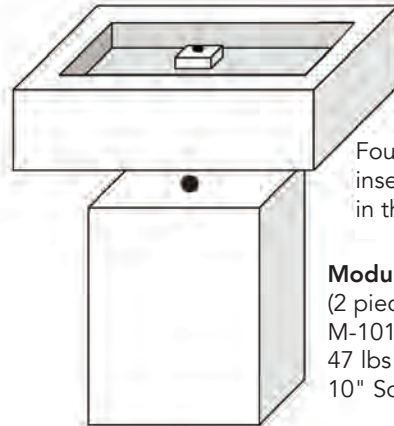

Campania

Modulars

Modular Short Bench Top
M-107
182 lbs
32" L x 17" W x 4" H

Modular Medium Bench Top
M-108
238 lbs
40" L x 17" W x 4" H

Modular Long Bench Top
M-109
283 lbs
48" L x 17" W x 4" H

Fountain Assembly can be inserted into any planter in this series.